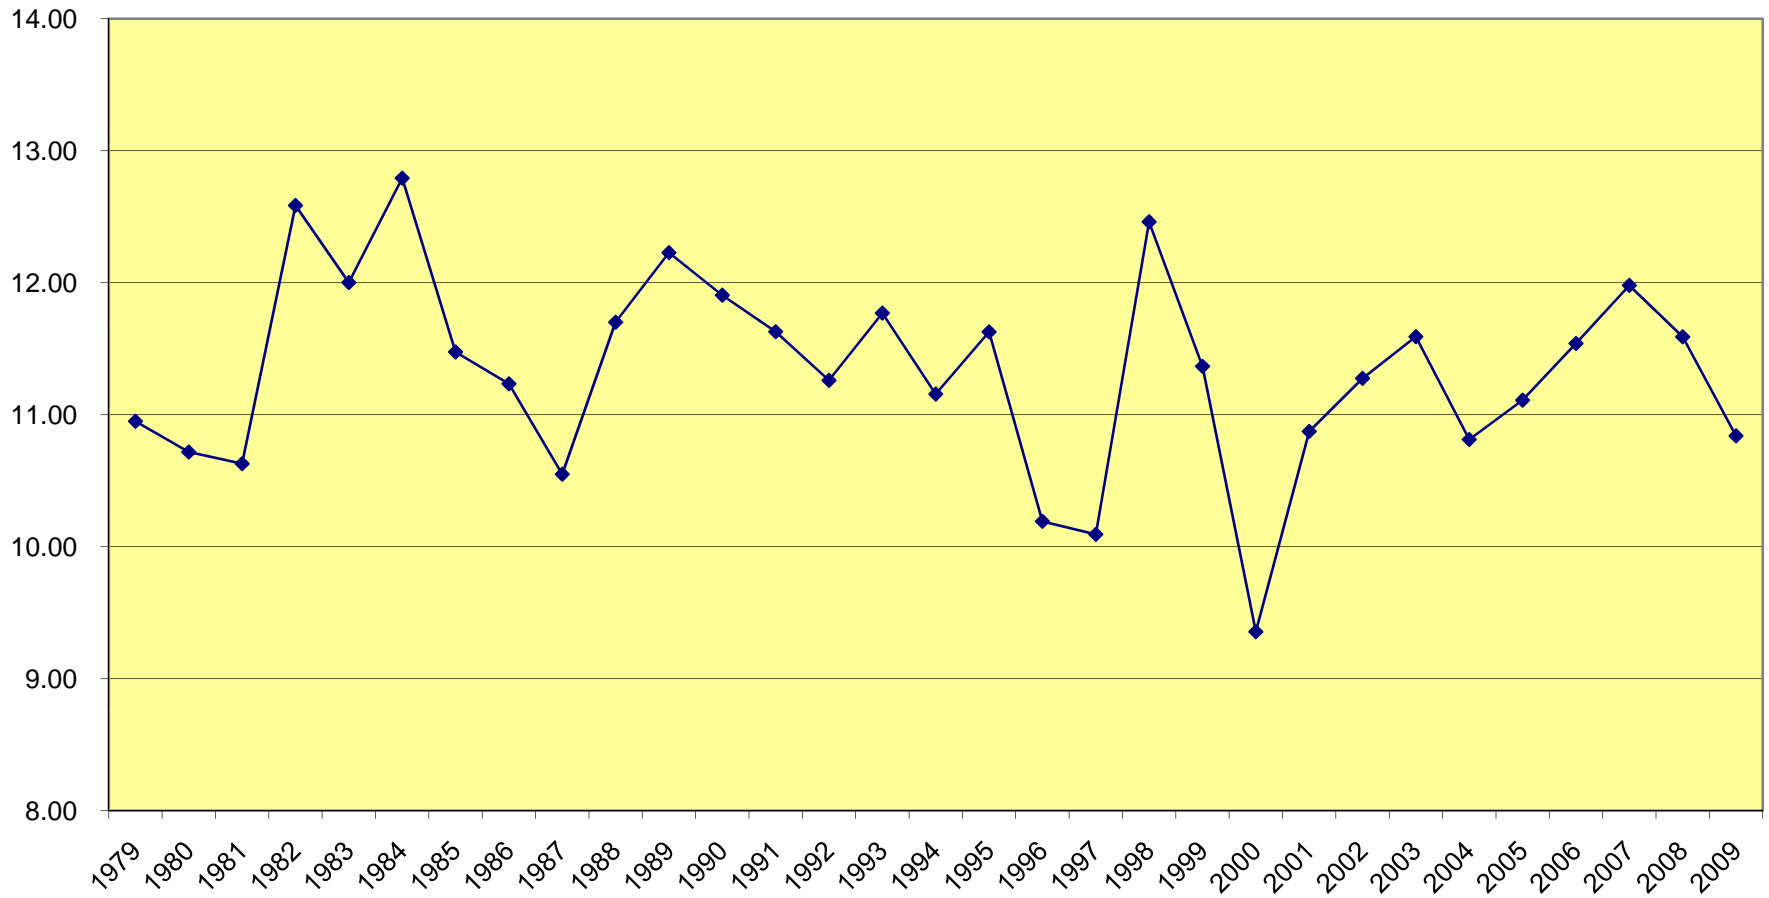

JAMAICA SUGAR INDUSTRY 96° SUGAR PRODUCED

JAMAICA SUGAR INDUSTRY

Hectares Reaped
1979 - 2009

JAMAICA SUGAR INDUSTRY

Tonnes Cane Per Hectare
1979 - 2009

JAMAICA SUGAR INDUSTRY

Tonnes Cane/Tonne Sugar
(Farmers' Cane)
1979 - 2009

JAMAICA SUGAR INDUSTRY

Tonnes Cane/Tonne Sugar
(Estate Cane)
1979 - 2009

Tonnes Cane/Tonne Sugar