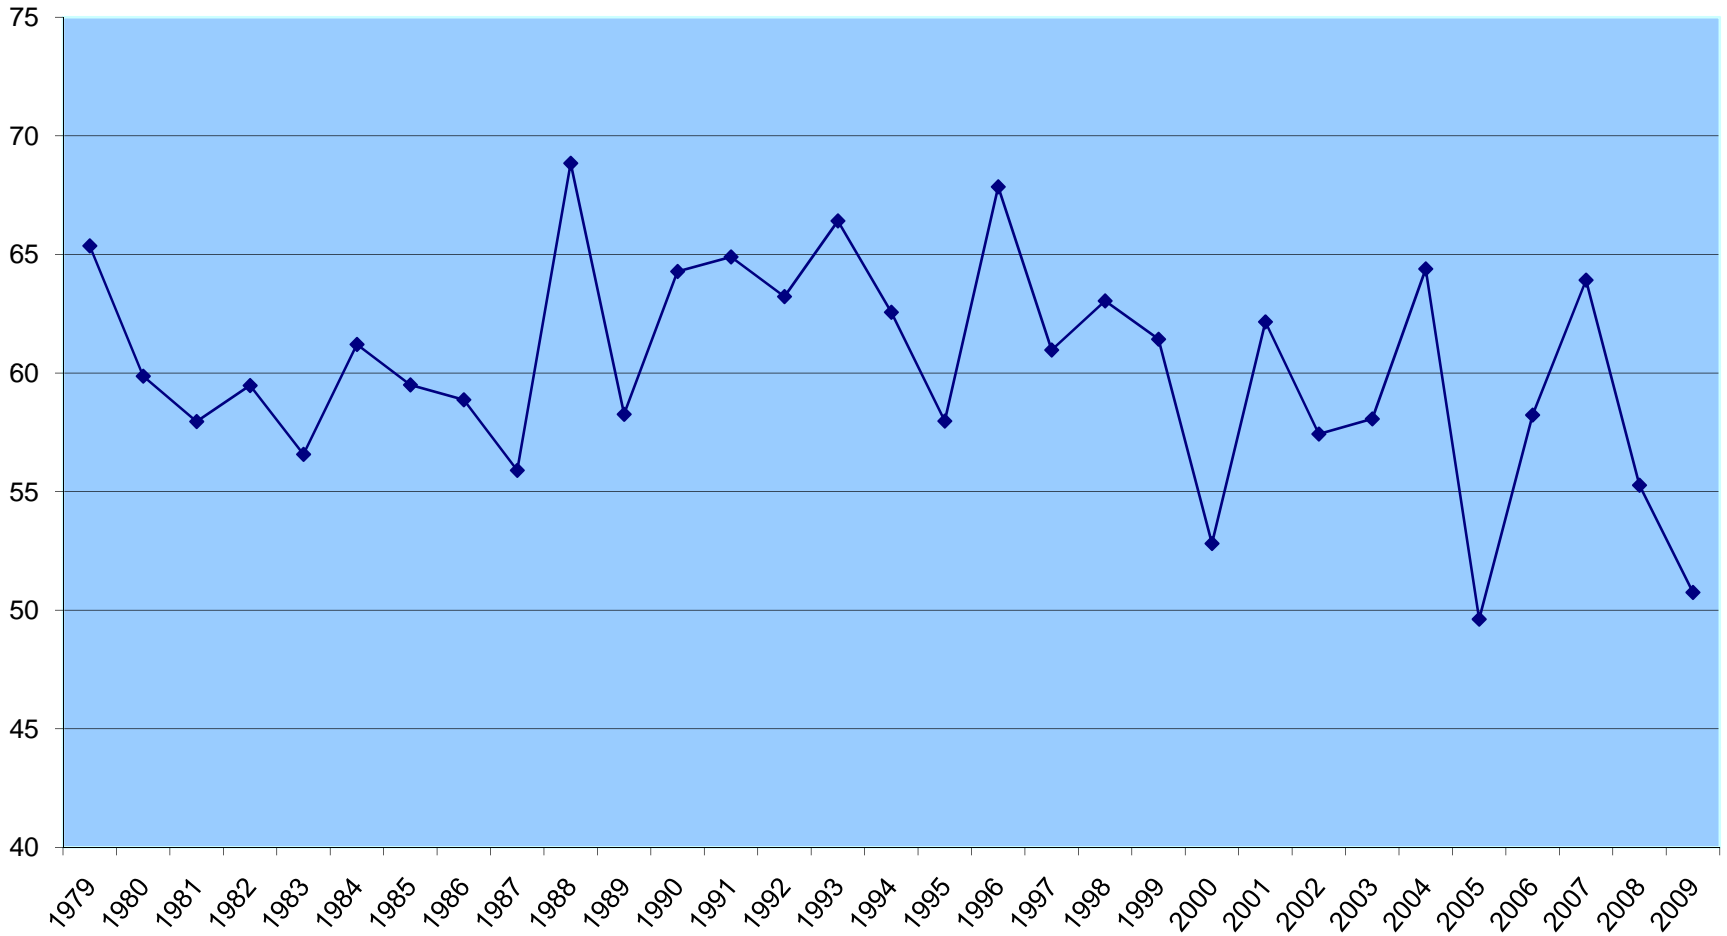

JAMAICA SUGAR INDUSTRY 96° SUGAR PRODUCED

JAMAICA SUGAR INDUSTRY

Hectares Reaped
1979 - 2009

JAMAICA SUGAR INDUSTRY

Tonnes Cane Per Hectare
1979 - 2009

JAMAICA SUGAR INDUSTRY

Tonnes Cane/Tonne Sugar
(Farmers' Cane)
1979 - 2009

JAMAICA SUGAR INDUSTRY

Tonnes Cane/Tonne Sugar
(Estate Cane)
1979 - 2009

Tonnes Cane/Tonne Sugar