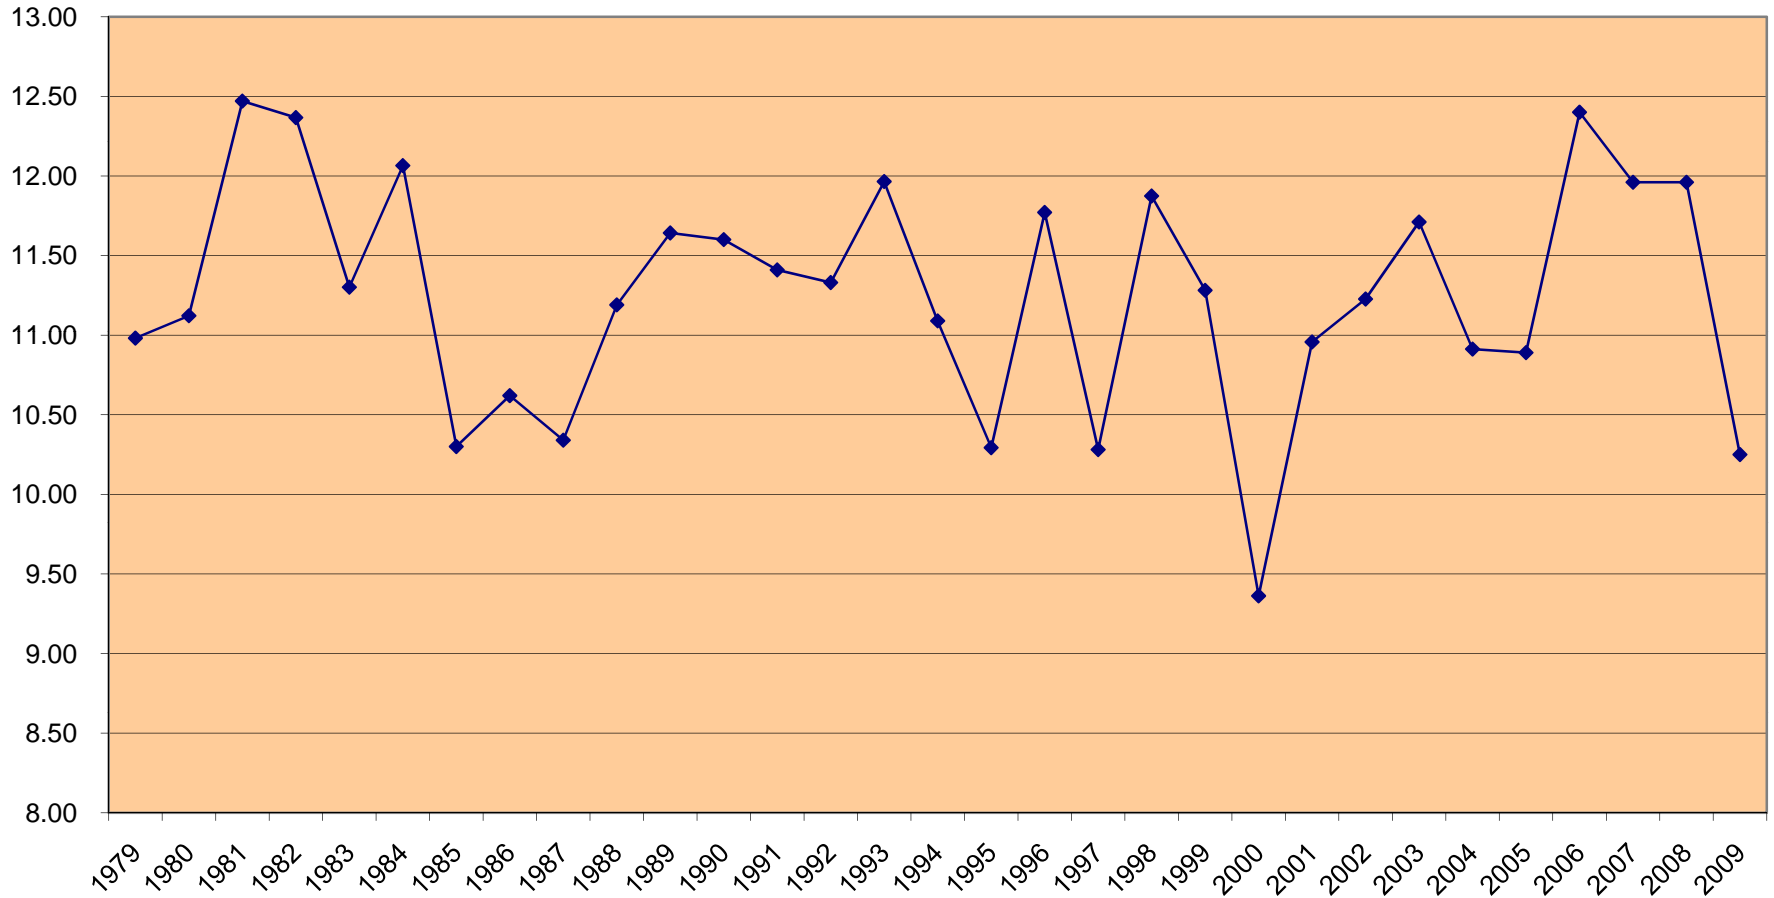

JAMAICA SUGAR INDUSTRY 96° SUGAR PRODUCED

JAMAICA SUGAR INDUSTRY

Hectares Reaped
1979 - 2009

JAMAICA SUGAR INDUSTRY

Tonnes Cane Per Hectare
1979 - 2009

JAMAICA SUGAR INDUSTRY

Tonnes Cane/Tonne Sugar
(Farmers' Cane)
1979 - 2009

JAMAICA SUGAR INDUSTRY

Tonnes Cane/Tonne Sugar
(Estate Cane)
1979 - 2009

Tonnes Cane/Tonne Sugar