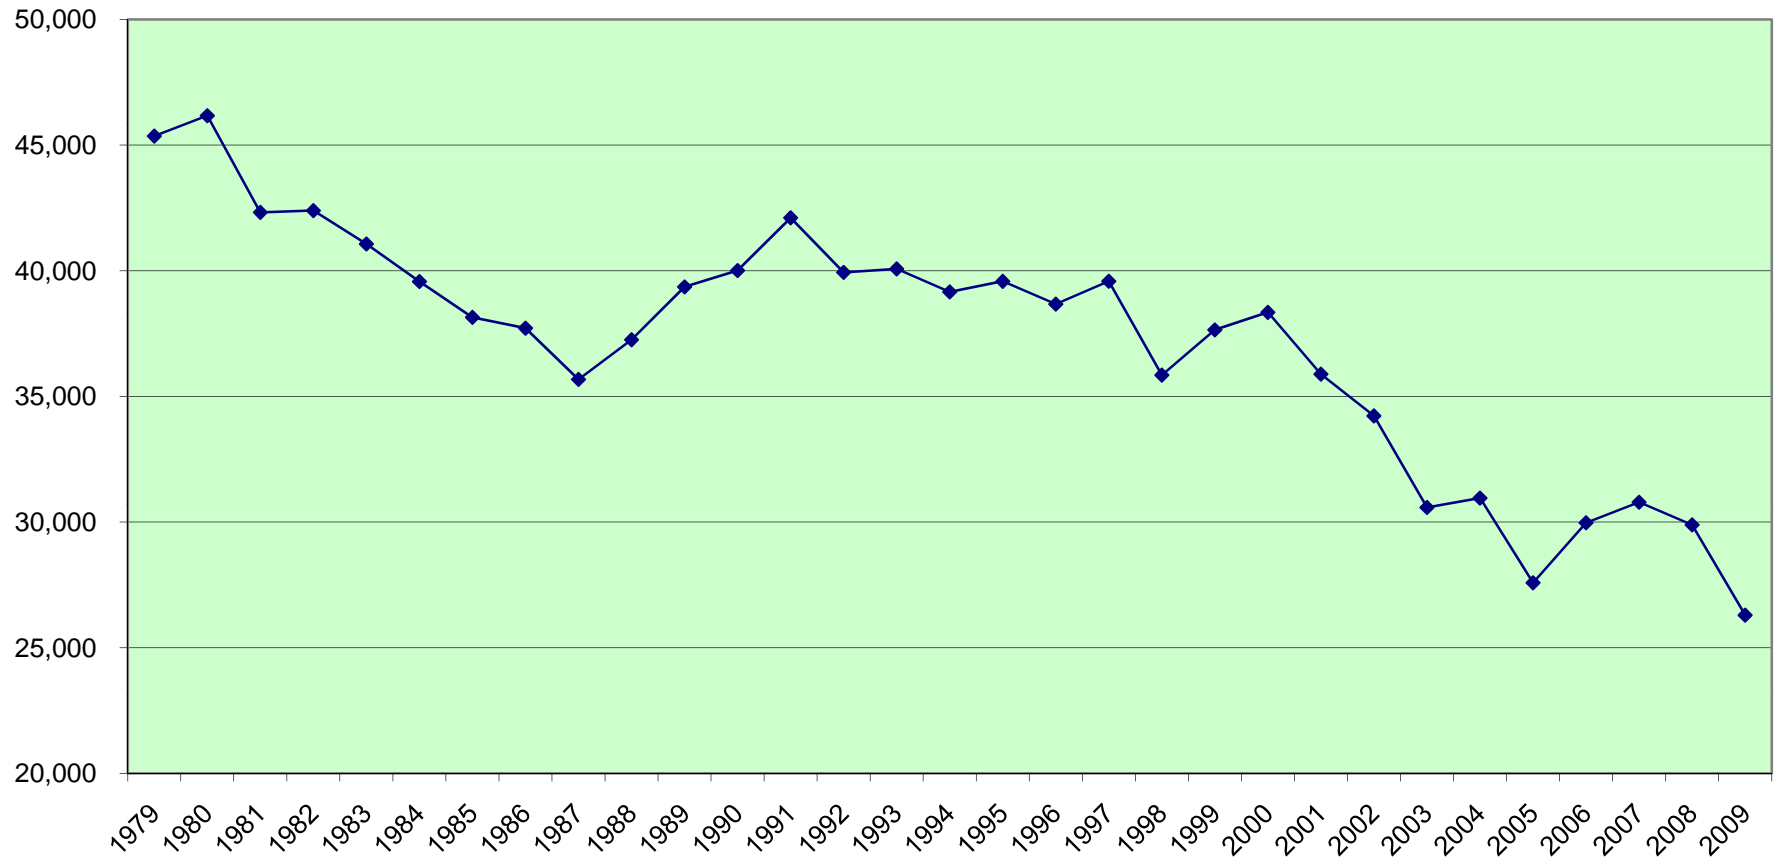

JAMAICA SUGAR INDUSTRY 96° SUGAR PRODUCED

JAMAICA SUGAR INDUSTRY

Hectares Reaped
1979 - 2009

JAMAICA SUGAR INDUSTRY

Tonnes Cane Per Hectare
1979 - 2009

JAMAICA SUGAR INDUSTRY

Tonnes Cane/Tonne Sugar
(Farmers' Cane)
1979 - 2009

JAMAICA SUGAR INDUSTRY

Tonnes Cane/Tonne Sugar
(Estate Cane)
1979 - 2009

Tonnes Cane/Tonne Sugar