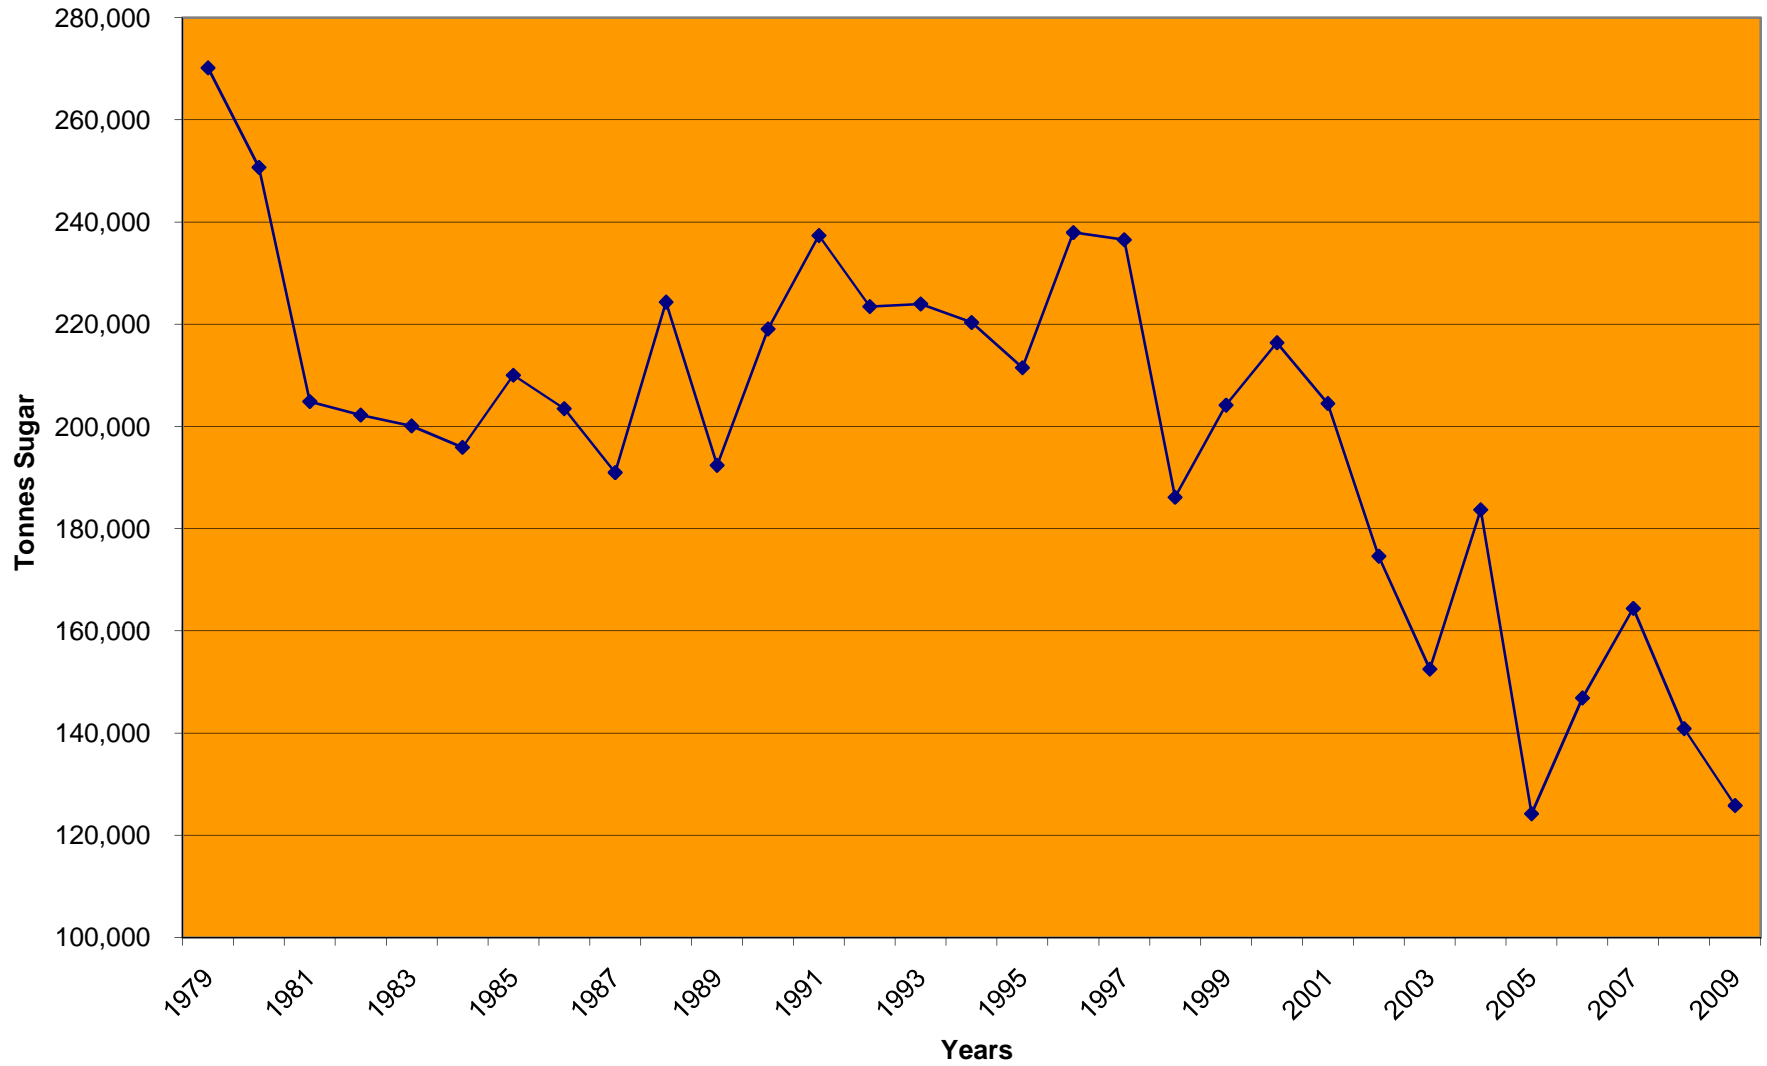

JAMAICA SUGAR INDUSTRY 96° SUGAR PRODUCED

JAMAICA SUGAR INDUSTRY

Hectares Reaped
1979 - 2009

JAMAICA SUGAR INDUSTRY

Tonnes Cane Per Hectare
1979 - 2009

JAMAICA SUGAR INDUSTRY

Tonnes Cane/Tonne Sugar
(Farmers' Cane)
1979 - 2009

JAMAICA SUGAR INDUSTRY

Tonnes Cane/Tonne Sugar
(Estate Cane)
1979 - 2009

Tonnes Cane/Tonne Sugar